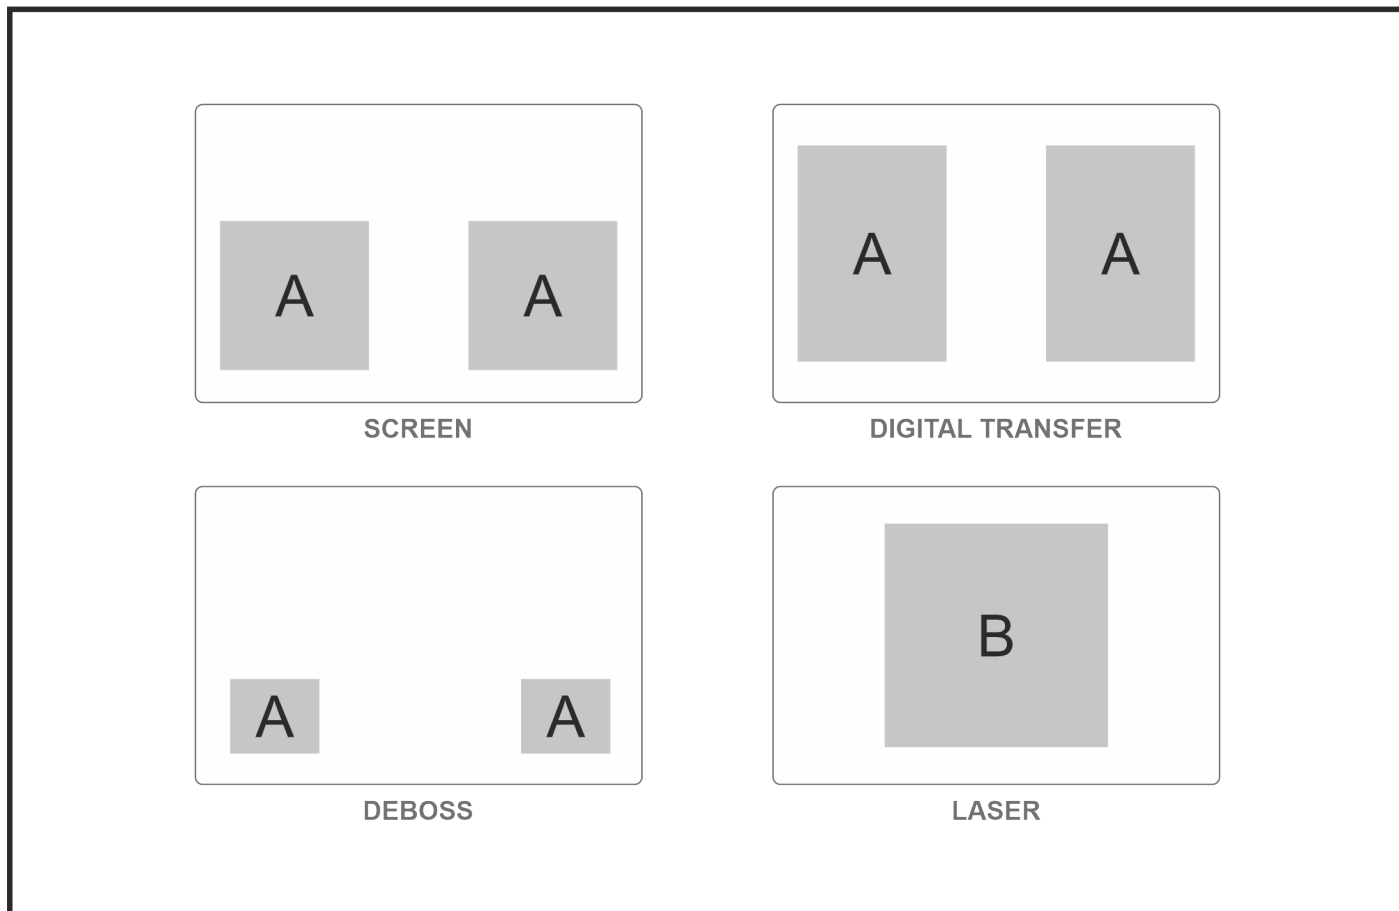

GF-AM-946-B

Renaissance Desk Mat

Need to know:

- Includes 1-Colour, 1-Position Screen Print (setup fees apply)

Deboss/Laser Colour: Tonal

Branding Options:

Position A

1. Screen Print (SB)
1 Colour
Size: 200mm wide x 200mm high
2. Digital Direct Transfer (DDT-D)
Full Colour
Size: 105mm wide x 74mm high
3. Digital Direct Transfer (DDT-A)
Full Colour
Size: 148mm wide x 105mm high
4. Digital Direct Transfer (DDT-B)
Full Colour
Size: 148mm wide x 210mm high
5. Digital Direct Transfer (DDT-C)
Full Colour
Size: 200mm wide x 290mm high
6. Debossing (BOS-1)
N/A
Size: 120mm wide x 100mm high

Position B

1. Laser Engraving (LC)
N/A
Size: 300mm wide x 300mm high